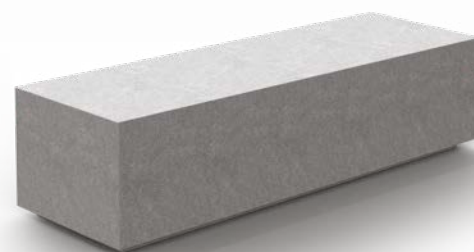

SQUARE

Panca SQUARE

120x45x45cm | 575Kg
220x45x45cm | 1050Kg