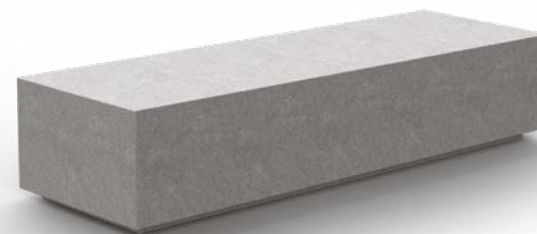

## SQUARE

### Panca SQUARE

180x60x50cm | 1270Kg

240x60x50cm | 1690Kg

---

(180cm) SQPB180 **Bianco Cristal**  
(240cm) SQPB240 **Bianco Cristal**

---

(180cm) SQPG180 **Grigio Perla**  
(240cm) SQPG240 **Grigio Perla**