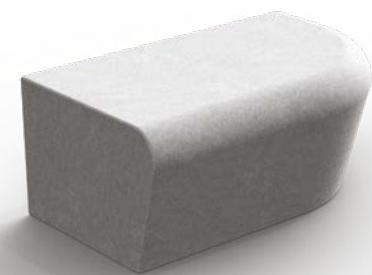

**Panca SHAPE**

99,5x60x40cm

5 pezzi disponibili - i dati si riferiscono al singolo pezzo

SHPB100-1 **Bianco Cristal** (500Kg)

SHPG100-1 **Grigio Perla** (500Kg)

SHPB100-2 **Bianco Cristal** (550Kg)

SHPG100-2 **Grigio Perla** (550Kg)

SHPB100-3 **Bianco Cristal** (515Kg)

SHPG100-3 **Grigio Perla** (515Kg)

SHPB100-4 **Bianco Cristal** (580Kg)

SHPG100-4 **Grigio Perla** (580Kg)

SHPB100-5 **Bianco Cristal** (500Kg)

SHPG100-5 **Grigio Perla** (500Kg)