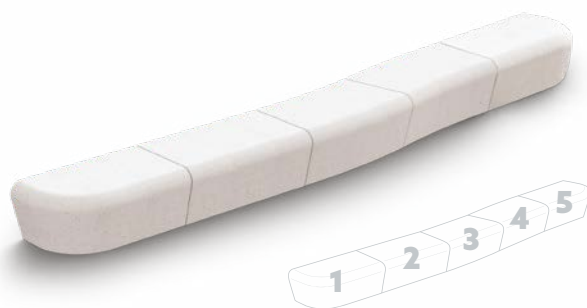

SHAPE

99,5x60x40cm

5 pezzi disponibili - le info si riferiscono al singolo pezzo

1	500Kg	SHPB100-1	Bianco Cristal
		SHPG100-1	Grigio Perla
2	550Kg	SHPB100-2	Bianco Cristal
		SHPG100-2	Grigio Perla
3	515Kg	SHPB100-3	Bianco Cristal
		SHPG100-3	Grigio Perla
4	580Kg	SHPB100-4	Bianco Cristal
		SHPG100-4	Grigio Perla
5	500Kg	SHPB100-5	Bianco Cristal
		SHPG100-5	Grigio Perla

Per informazioni tecniche e di installazione consultare le schede tecniche su urbana.bagattinipav.com